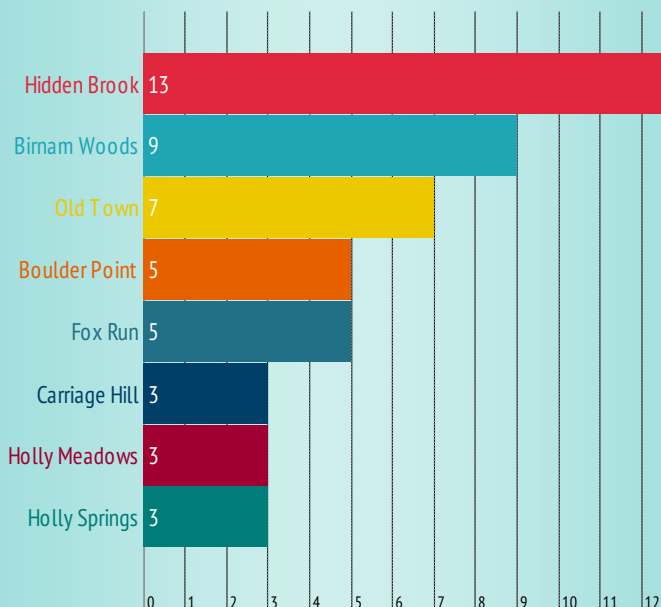

Signal Mountain, TN 37377 Subdivisions Home Sales Report - January 1, 2013 - August 26, 2013

Number of Sales by Neighborhood

Average Sales Price

Average \$ per Square Foot

Days On Market