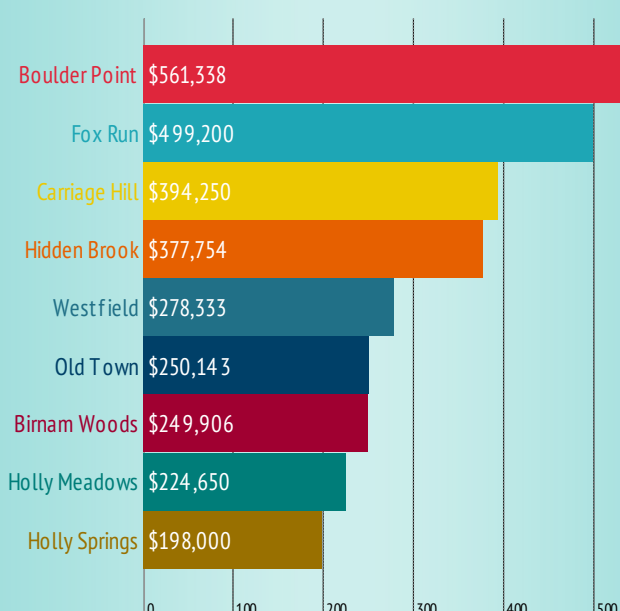

Signal Mountain, TN 37377 Subdivisions Home Sales Report - January 1, 2013 - August 26, 2013

Number of Sales by Neighborhood

Average Sales Price

Average \$ per Square Foot

Days On Market