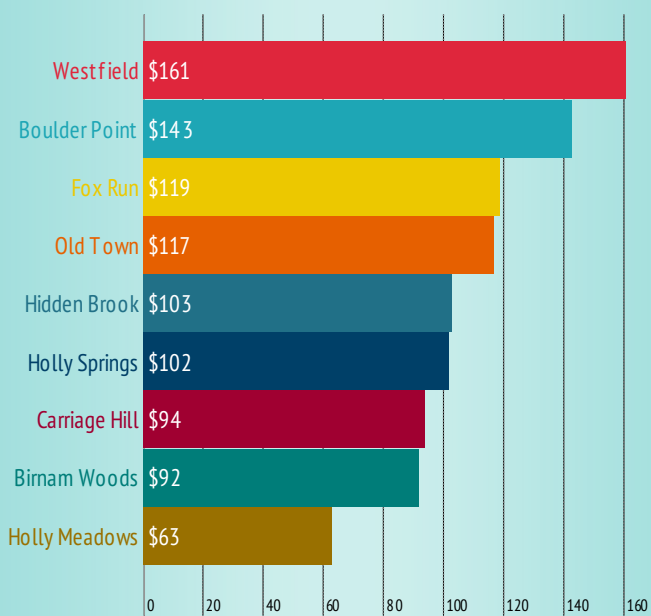

Signal Mountain, TN 37377 Subdivisions Home Sales Report - January 1, 2013 - August 26, 2013

Number of Sales by Neighborhood

Average Sales Price

Average \$ per Square Foot

Days On Market